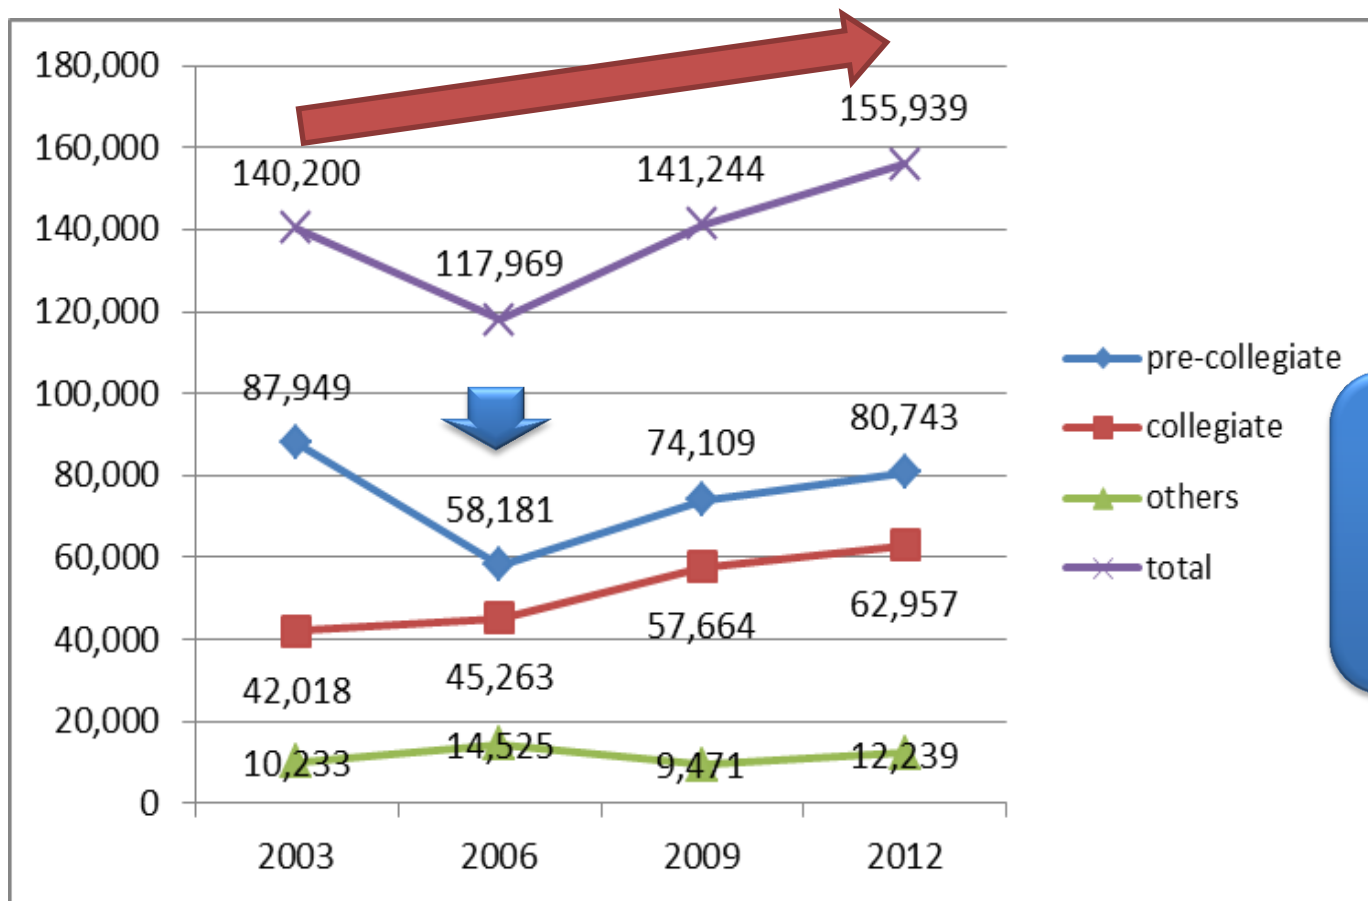

Numbers of Japanese-Language Learners in the U.S.: The Past 10 Years

Up 10% overall!

34% decrease in elementary and secondary students in 2006!

*Property of Japan Foundation, Los Angeles. Source: Survey Report on Japanese-Language Education Abroad 2012