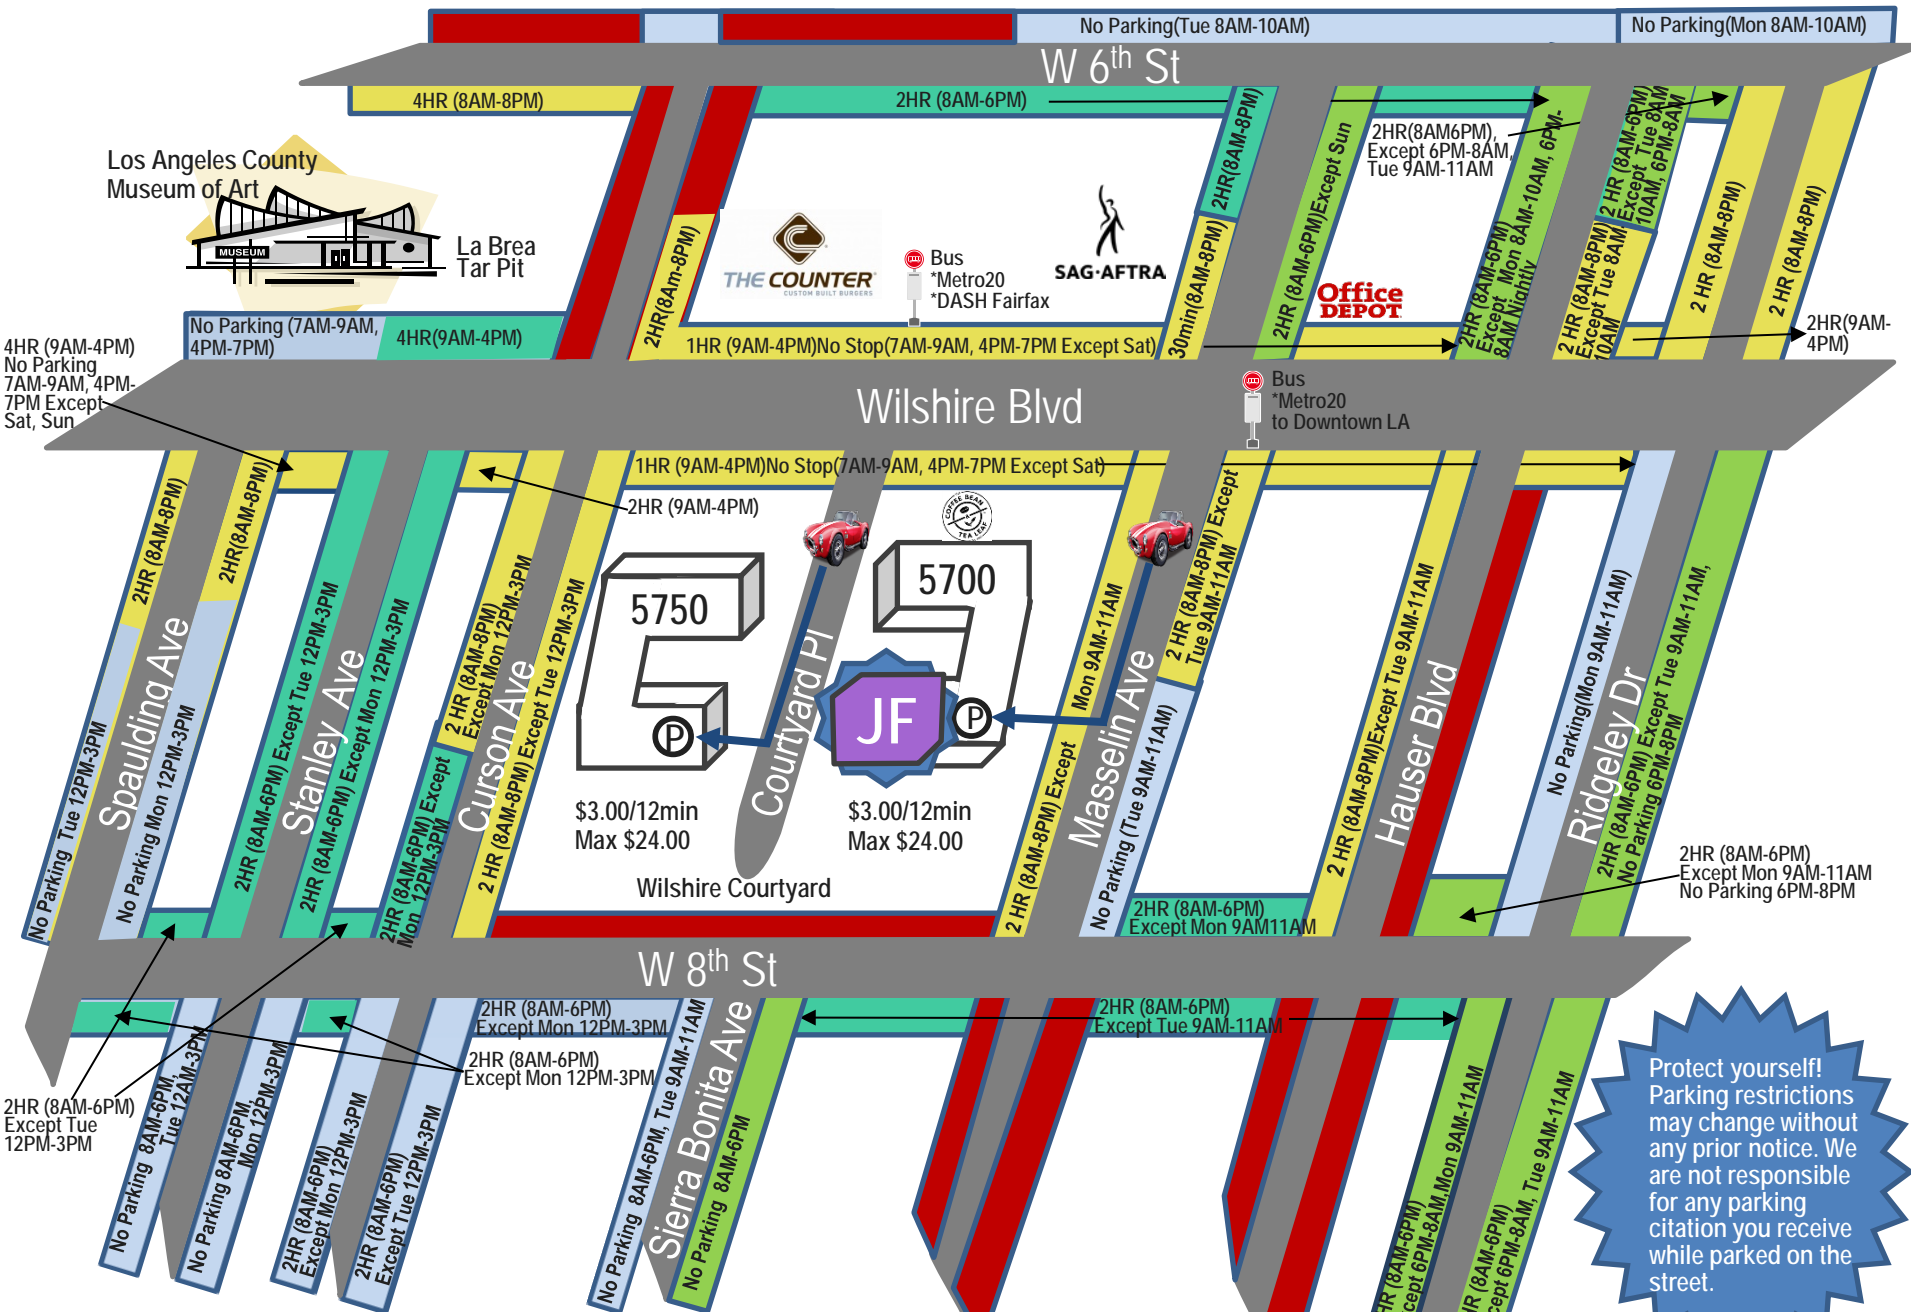

THE JAPAN FOUNDATION, LOS ANGELES & NEARBY PARKING INFORMATION

AS of March 14, 2018

Protect yourself!
 Parking restrictions may change without any prior notice. We are not responsible for any parking citation you receive while parked on the street.

- Street parking with various restrictions. All day parking available for Saturday and Sunday.
- Street parking with various restrictions. All day parking available for Sunday.
- No parking anytime
- Meter parking. 1 dollar for 1 hour as of March 14, 2018. All day parking available with no charge for Sunday.